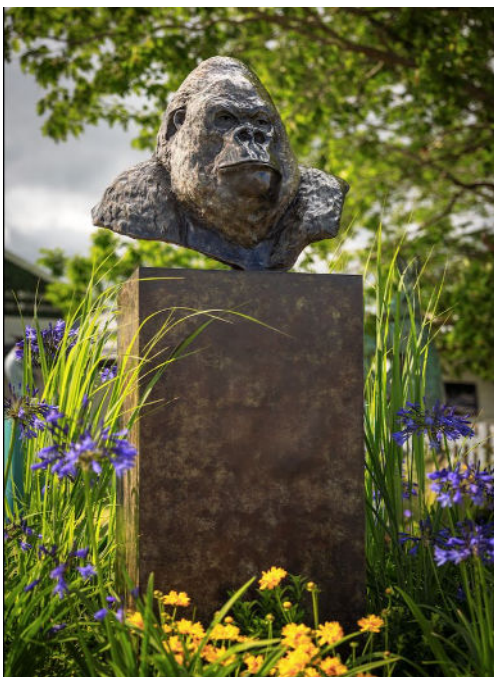

Callaghan's of Shrewsbury Entrance Installation

As patrons enter the show, they will be immersed into a fully outfitted entrance showcase designed by exhibitor, Callaghan's of Shrewsbury. The space will include an enchanting collection of bronze animalier and figurative bronze sculpture set in scenes of Antarctica and native landscapes.